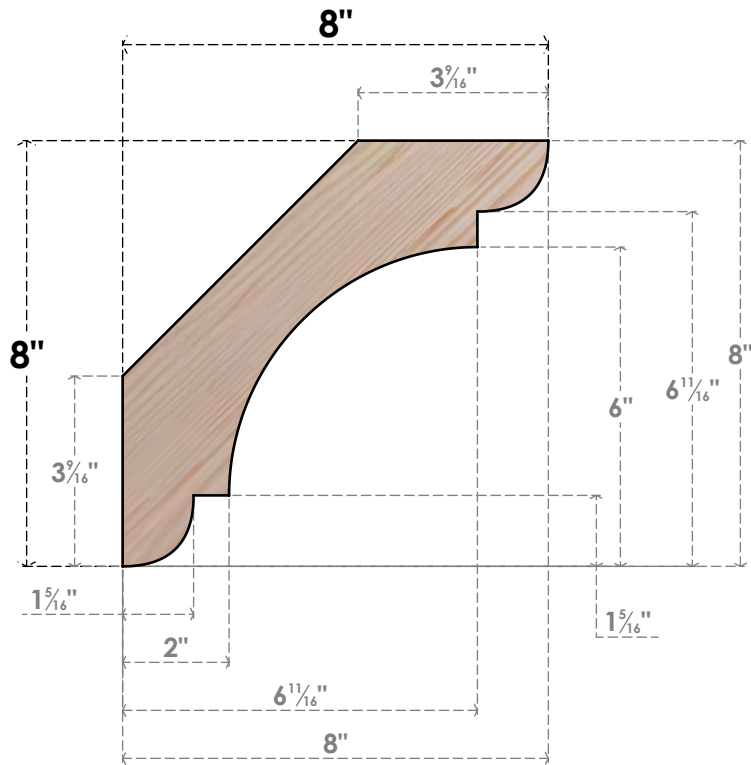

BRC06X08X08OLY00SDF

5 1/2"W X 8"D X 8"H OLYMPIC SMOOTH BRACE, DOUGLAS FIR

SIDE

FRONT

EKENA MILLWORK
 2300 WEST MAIN ST.
 CLARKSVILLE, TX 75426
 TOLL FREE: 866-607-0453
 WWW.EKENAMILLWORK.COM

NOTES

1. INSTALLATION TO BE COMPLETED IN ACCORDANCE WITH MANUFACTURER'S SPECIFICATIONS.
2. DRAWING MAY NOT BE TO SCALE
3. THIS DRAWING IS INTENDED FOR DESIGN AND PLANNING PURPOSES ONLY.
4. ALL INFORMATION CONTAINED HEREIN WAS CURRENT AT THE TIME OF DEVELOPMENT BUT MUST BE REVIEWED AND APPROVED BY THE PRODUCT MANUFACTURER TO BE CONSIDERED ACCURATE.
5. PRODUCTS ARE NOT KILN DRIED. THIS ITEM IS UNIQUE AND WILL CONTAIN THE NATURAL VARIATIONS THAT THE WOOD SPECIES OFFERS. THIS MAY RESULT IN VARIATIONS UP TO 1/4"